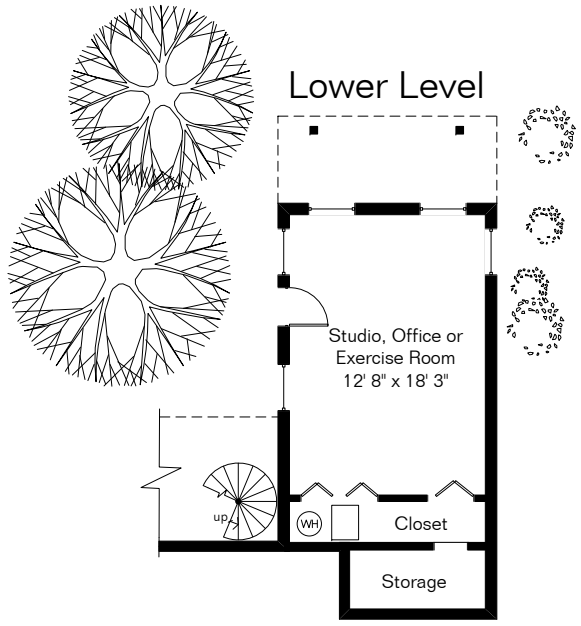

The square footages and room size information are deemed to be reliable but are not guaranteed and should be independently verified. This drawing is for marketing purposes only.

# 6750 N Placita Acebo

Living Area 2,638 Sq Ft  
Garage 432 Sq Ft

Site Visit December 2020

Copyright 2020 Floor Plans First! LLC  
All Rights Reserved.

**Floor Plans First!**  
See the Floor Plan First!  
FloorPlansFirst.com™  
(520) 881-1500