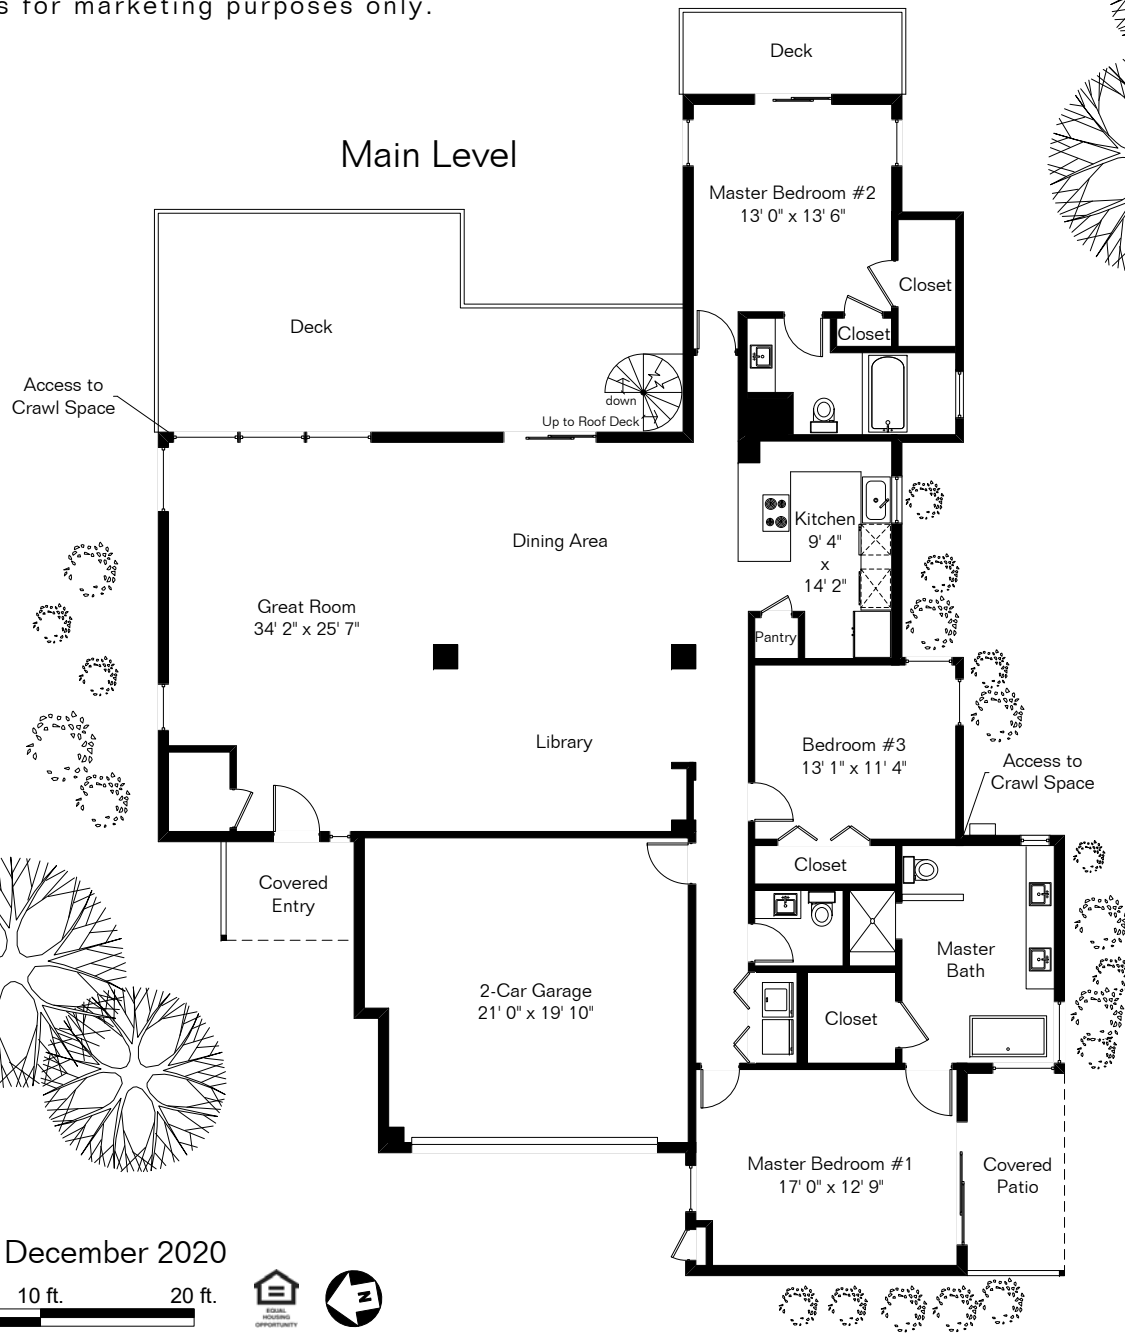

The square footages and room size information are deemed to be reliable but are not guaranteed and should be independently verified. This drawing is for marketing purposes only.

# 6750 N Placita Acebo

Living Area 2,638 Sq Ft  
Garage 432 Sq Ft

Site Visit December 2020

Copyright 2020 Floor Plans First! LLC  
All Rights Reserved.

**Floor Plans First!**  
See the Floor Plan First!  
FloorPlansFirst.com™  
(520) 881-1500